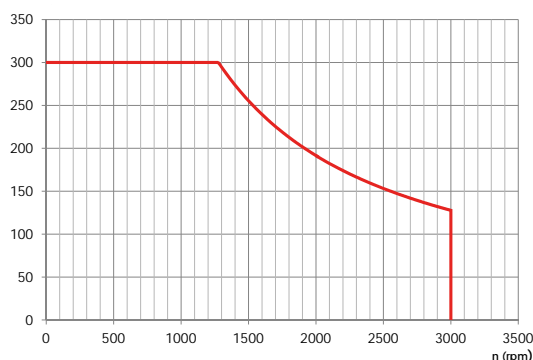

PTO for EATON/FULLER gearbox

We are pleased to inform you that we have added two additional ratios to our 8-bolts EATON/FULLER gearboxes ISO PTO's range.

Gearbox type: RTLO 18918-B		
Order code		
05003800171 (already existing)	05003900170 NEW	05005100174 NEW
Torque: 300 Nm	Torque: 300 Nm	Torque: 300 Nm
rpm: 1011 *	rpm: 1621 *	rpm: 1345 *

Gearbox type: FRO 18210-C		
Order code		
05003890173 (already existing)	05003990172 NEW	05005190176 NEW
Torque: 300 Nm	Torque: 300 Nm	Torque: 300 Nm
rpm: 1075 *	rpm: 1723 *	rpm: 1481 *

* to 1000 rpm

Torque (Nm) PTO diagram

For any information you may need, please contact export department.